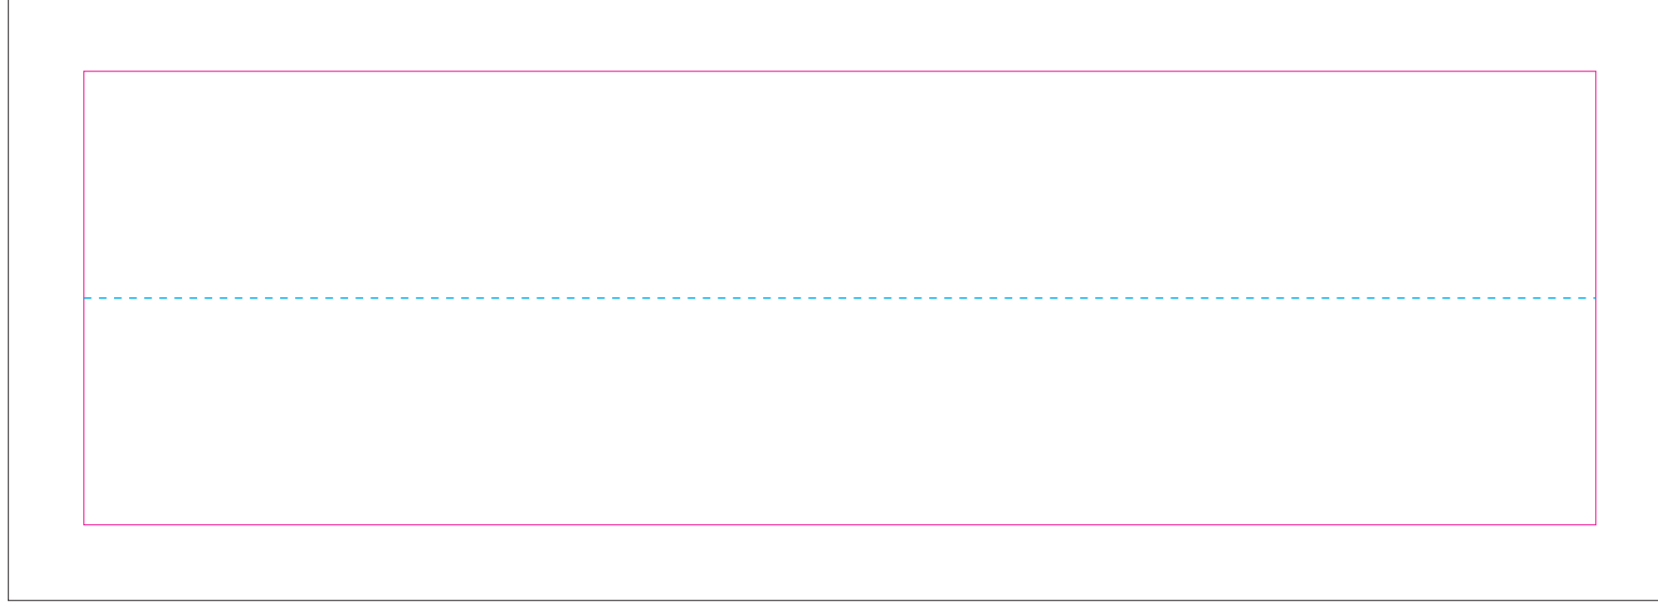

UMBRELLA STRAP

graphics: just background color

— Edge of product
— Bleed limit 10-10 mm (background must fill it)
- - - - - Fold line